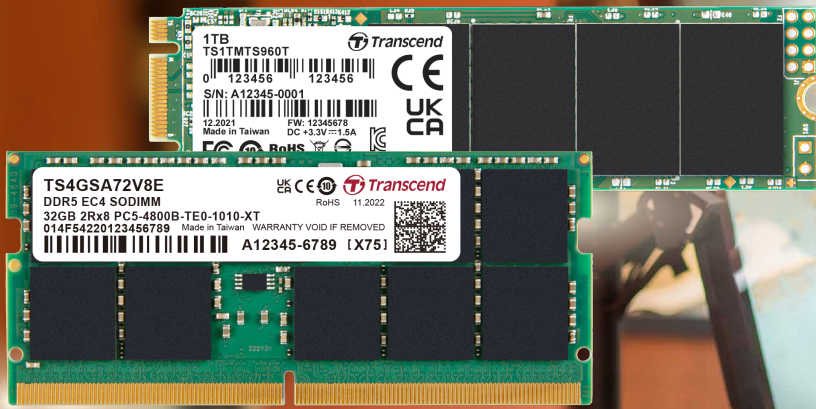

Self-Ordering Kiosks

Empowering Digital Consumer Experience

Self-ordering kiosks, commonly found in fast food chains, airports, and retail stores, require robust and reliable storage solutions to ensure smooth and efficient operation. Transcend's SSDs and DRAM modules offer durability against constant usage and the ability to handle large amounts of data, enabling the kiosk systems to process multiple transactions and store order information. Both SSDs and DRAM modules are built to withstand 24/7 operation, making them essential components in the reliable and efficient performance of self-ordering kiosks.

High-Quality Components

High-quality flash & DRAM chip from top-tier vendors, providing superior and reliable storage performance.

Advanced Reliability

30μm PCB gold finger, anti-sulfur resistors, & Corner Bond enhance drive endurance.